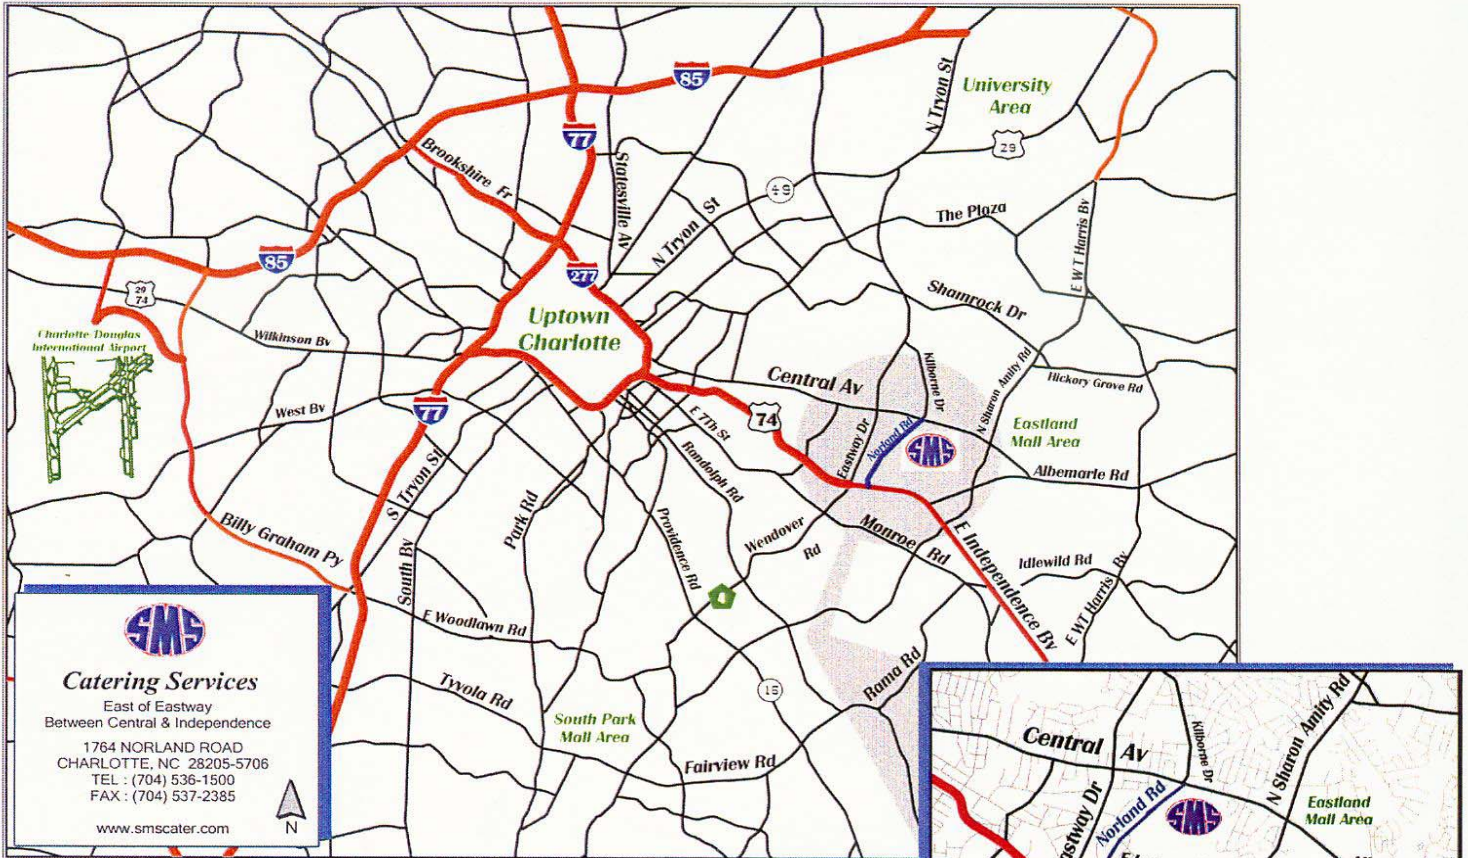

Catering Services

A Full Service Company

Directions to SMS Catering :

From Independence Blvd./HWY 74 (East)-Go pass the Cricket Arena and take the **Eastway Drive (West) Exit 245-B**. Cross over **Independence** and at first traffic light turn right onto **Woodland Rd**. At first caution light, take a left onto **Norland Rd**. Go through one(1) stop sign, after passing Eastway Middle School, SMS will be on the right after cresting the hill.

From Independence Blvd./HWY 74 (West)-Go through the intersection of **Sharon Amity Road** exit right onto **Eastway drive Exit 245-B** which is just after Charlottetown Manor. At first traffic light turn right onto **Woodland Rd**. At first caution light, take a left onto **Norland Rd**. Go through one(1) stop sign, after passing Eastway Middle School, SMS will be on the right after cresting the hill.

From Central Ave. (West)-Go through the intersection at **Eastway Dr.** and at the next traffic light turn right onto **Norland Rd**. (CVS Pharmacy at intersection). SMS will be the second business on the left.

From Central Ave. (East)-Go through the intersection at **Sharon Amity** (Eastland Mall) and at the second traffic light turn left onto **Norland Rd**. (CVS Pharmacy at intersection). SMS will be the second business on the left.